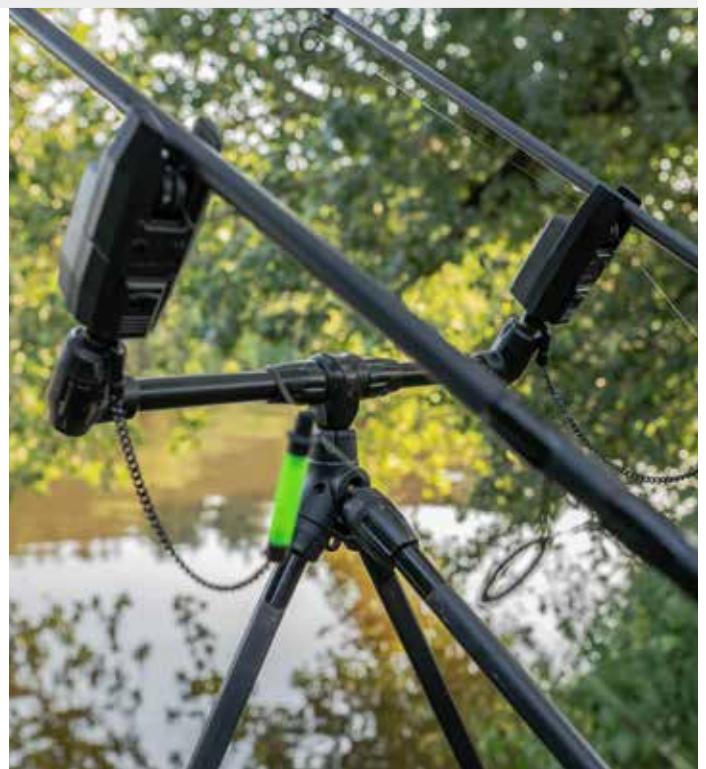

Not suitable for use with landing nets.

Speed Inserts
 2 per pack

SPEEDFIT

SPEEDFIT TRIPOD ADAPTOR

K0360045 **19,99 €**

Perfect for anglers who might confront difficult swims where their banksticks won't go in the ground. Simply add three banksticks and either your rod rest head or buzz bar, and you're fishing. This is made really easy thanks to the Speedfit system on the points of attachment, meaning you are just a few clicks away from a sturdy and strong tripod. Speedfit works with just half a turn, it's fast and easy to use. The rear bankstick attachment, meanwhile, gives anglers the option to adjust the angle of their tripod to suit different terrain. A great, multi-use product.

2-Rod KBI-Compact Alarm Set

3-Rod KBI-Compact Alarm Set

KBI

KBI-COMPACT ALARM SETS

K0360043 2-Rod **49,99 €** / K0360044 3-Rod **59,99 €**
 K0360041 KBI-Compact Alarm only **11,99 €**

The KBI Compact is a super tough alarm in a small, hard-wearing body. Featuring a sensitive inner roller wheel and a bright LED, it's a fantastic choice for all forms of specimen angling. The speaker features adjustable volume, while the LED boasts a 10 second alert feature.