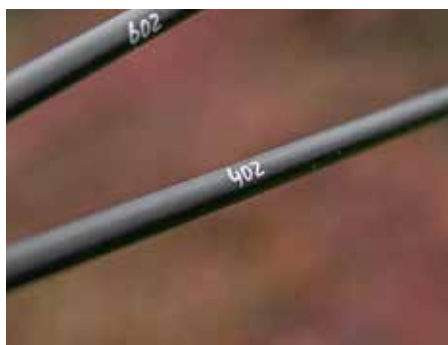

Customised to suit the needs of the modern big-fish river angler. Complete with white tips for bite detection, tough SIC lined rod guides and slim cork handles. These functional tools are perfect for chasing big barbel. All rods feature an anti-frap tip guide and pack down into two equal pieces.

Barbel

12' BARBEL 2.5LB

K0330023 79,99 €

An extreme rod for extreme conditions, great when using big feeders in fast flowing rivers, weirs and deep water. Purpose built for big fish.

12' BARBEL QUIVER

K0330024 79,99 €

This powerful quiver rod is perfect when fishing in low-water conditions. Has enough power to lob large feeders and tame even the hardest fighting river fish. Comes with two tips, 4oz and 6oz carbon.

K0330023 12' 2.5lb	3650mm	1860mm	330g	60-200g	10-20lb	8+1	2	n/a
K0330024 12' Barbel Quiver	3650mm	1860mm	250g	20-120g	6-12lb	11+1	2	4oz carbon, 6oz carbon

zelos

ZELOS REELS

K0340017 4000 / K0340018 5000 **59,99 €**
 K0340019 4000 Spare Spool / K0340020 5000 Spare Spool **17,99 €**

The Zelos is the ultimate wide arbour reel for a multitude of modern coarse fishing techniques. The Zelos is also our first reel to feature our K-Fold aluminium handle, which enables you to fold the handle away during transit easily and effectively. It's smooth drag system and precise carbon steel bearings deliver power where it counts, whilst the S-Stroke system provides superior line management. A great reel when using heavier line or fishing at distance on lakes and rivers.